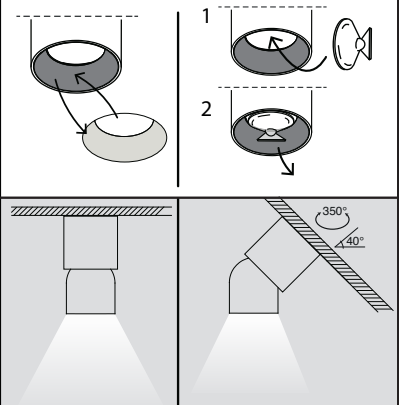

SLC design Cup Surface

3234546
3234547
3234549
3234550

SLC
Developed by
The Light Group

Changeable color rings

01

02

 Trailing Edge Dimming

03