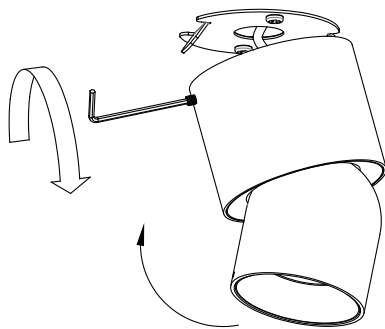

SLC design Cup Surface

3234546
3234547
3234549
3234550

SLC
Developed by
The Light Group

Changeable color rings

01

02

 Trailing Edge Dimming

03