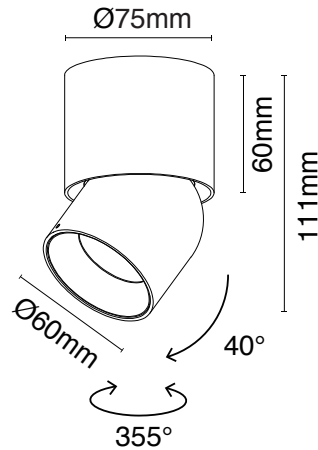

SLC design Cup Surface

3234546
3234547
3234549
3234550

SLC
Developed by
The Light Group

Changeable color rings

01

02

 Trailing Edge Dimming

03