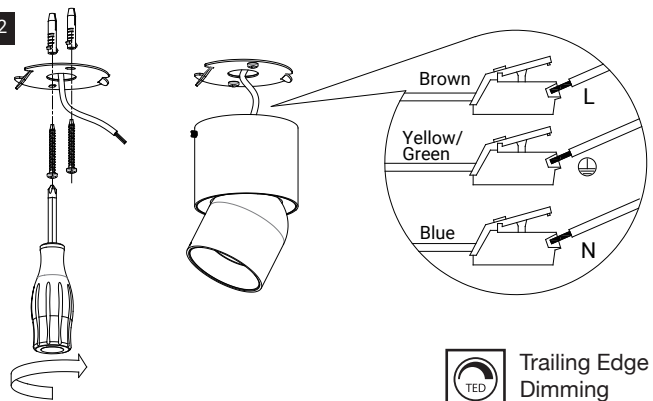

SLC design Cup Surface

3234546
3234547
3234549
3234550

SLC
Developed by
The Light Group

Changeable color rings

01

02

 Trailing Edge Dimming

03